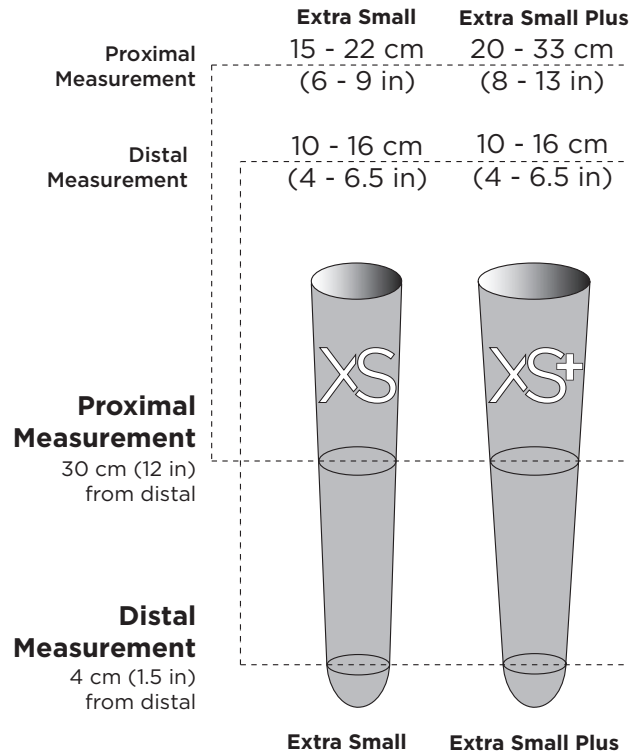

Alpha® Classic Pediatric Liner Sizing Guide

Please refer to the illustrations for recommendations for fitting Alpha Classic Pediatric Liners by WillowWood. Shown below are limb circumferences that the various liners will fit, measured at 4 cm (1.5 in) and 30 cm (12 in) from the distal end.