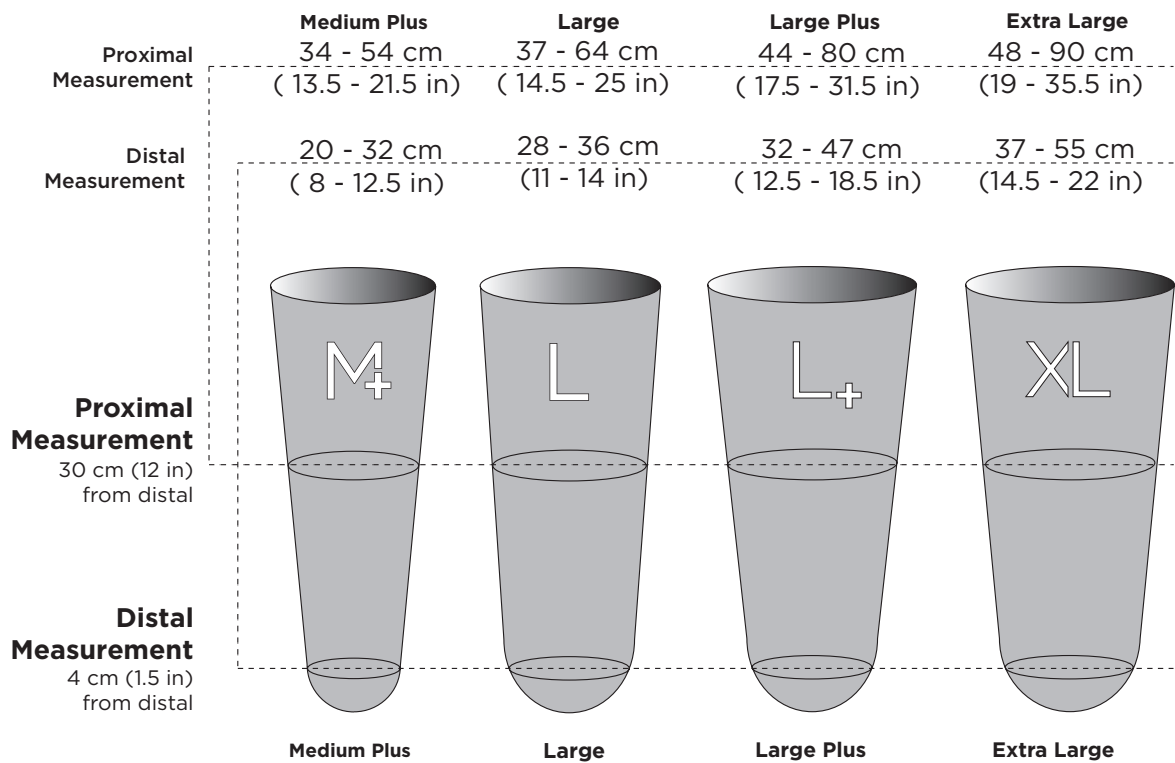

Alpha® Classic AK and Alpha® Hybrid AK Liners Sizing Guide

Please refer to the below charts for recommendations for fitting both Alpha Classic AK Liners and Alpha Hybrid AK Liners. Shown below are limb circumferences that the various liners will fit, measured at 4 cm (1.5 in) and 30 cm (12 in) from the distal end.

Prefabricated transfemoral Alpha Liners are only available in Medium Plus, Large, Large Plus, and Extra Large sizes.

NOTE: Accordion distal umbrella sizes change with each size liner with symmetrical profile.