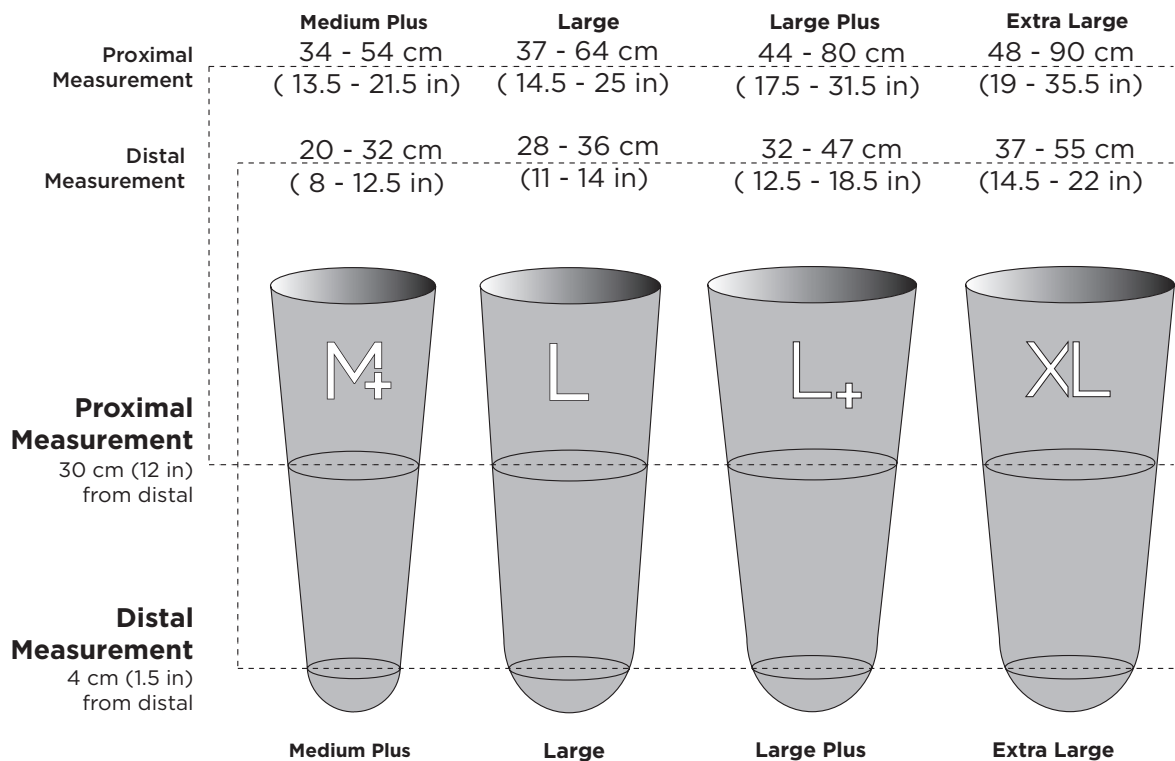

## Alpha<sup>®</sup> Classic AK Liners Sizing Guide

Please refer to the below chart for recommendations for fitting Alpha Classic AK Liners. Shown below are limb circumferences that the liners will fit, measured at 4 cm (1.5 in) and 30 cm (12 in) from the distal end.

Prefabricated transfemoral Alpha Liners are only available in Medium Plus, Large, Large Plus, and Extra Large sizes.

*WillowWood<sup>®</sup>*