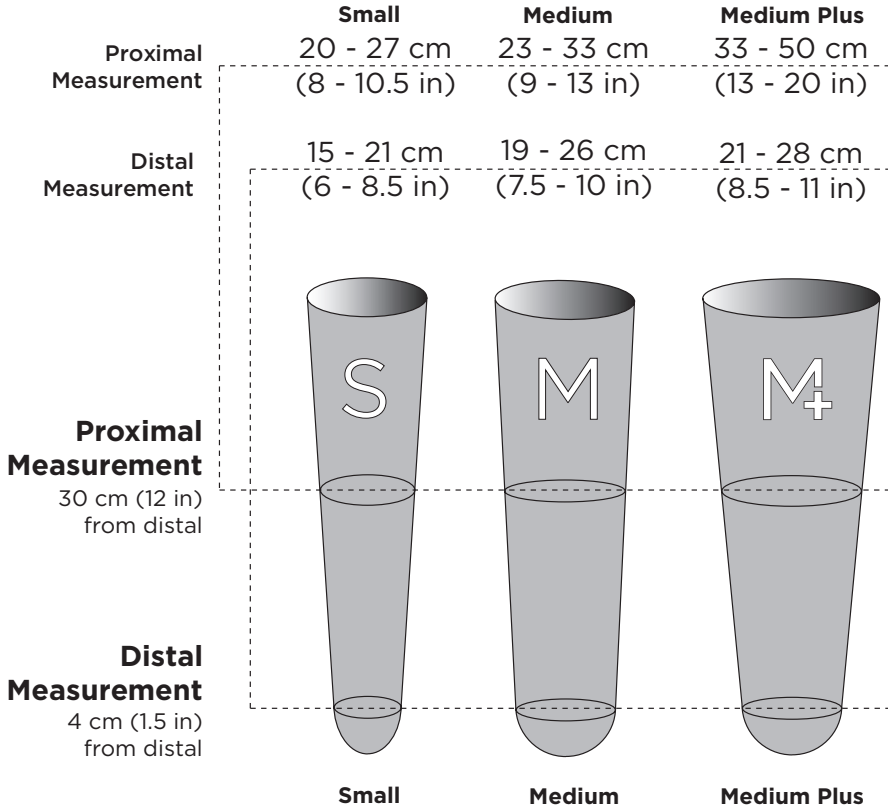

# Alpha® Classic Upper Extremity Liner Sizing Guide

Please refer to the illustrations for recommendations for fitting Alpha Classic Upper Extremity Liners by WillowWood. Shown below are limb circumferences that the various liners will fit, measured at 4 cm (1.5 in) and 30 cm (12 in) from the distal end.