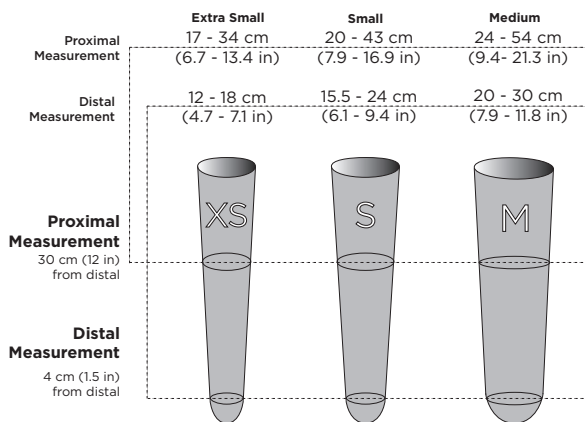

OVERVIEW

The Alpha Control Liner System is the next generation interface solution for use with pattern recognition. Embedded electrodes and leads in a gel-covered locking liner simplify the process of connecting to the Coapt Gen2 Complete Control System. The liner is available in three sizes (Extra Small, Small and Medium), with nine potential configurations for lead length – ranging from 6 cm to 22 cm (in 2 cm increments) – enabling simplified myo-site selection and accommodate the vast majority of residual limb sizes.

- ✔ TRANSRADIAL
- ✔ TRANSHUMERAL

LCODE SUGGESTIONS: L7499

Liner Sizing:

ALPHA CONTROL SYSTEM PART NUMBERS

Leads	Extra Small	Small	Medium
6 cm	ACLS-049-X06	ACLS-049-S06	ACLS-049-M06
8 cm	ACLS-049-X08	ACLS-049-S08	ACLS-049-M08
10 cm	ACLS-049-X10	ACLS-049-S10	ACLS-049-M10
12 cm	ACLS-049-X12	ACLS-049-S12	ACLS-049-M12
14 cm	ACLS-049-X14	ACLS-049-S14	ACLS-049-M14
16 cm	ACLS-049-X16	ACLS-049-S16	ACLS-049-M16
18 cm	ACLS-049-X18	ACLS-049-S18	ACLS-049-M18
20 cm	ACLS-049-X20	ACLS-049-S20	ACLS-049-M20
22 cm	ACLS-049-X22	ACLS-049-S22	ACLS-049-M22