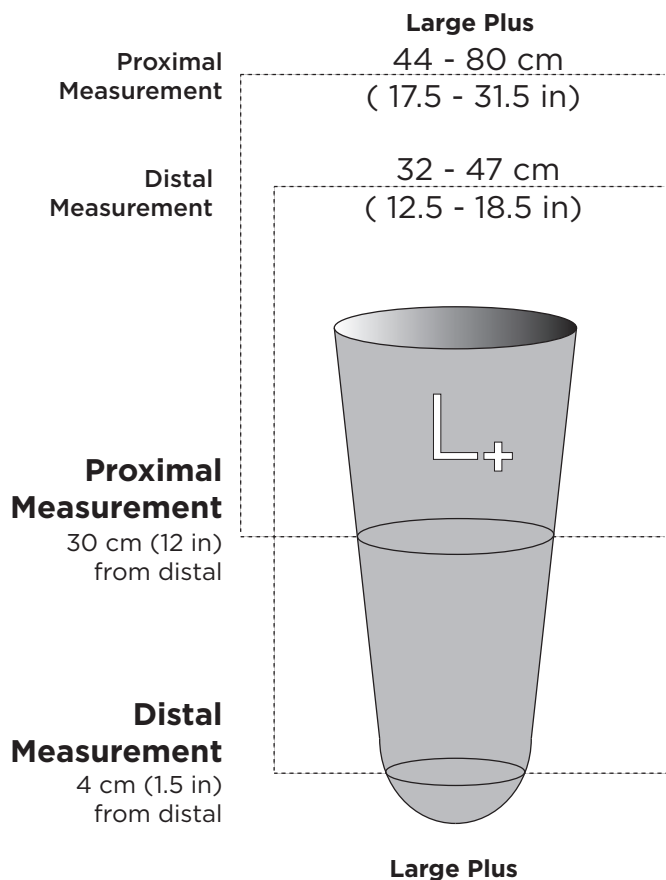

WillowWood® Express AK Liners Sizing Guide

Please refer to the illustrations for recommendations for fitting WillowWood Express AK Liners. Shown below are limb circumferences that the liner will fit, measured at 4 cm (1.5 in) and 30 cm (12 in) from the distal end.

If converting from Alpha® Classic AK Liners with an AK profile, use the two measurements to determine the appropriate size in WillowWood Express Liners.

WillowWood®